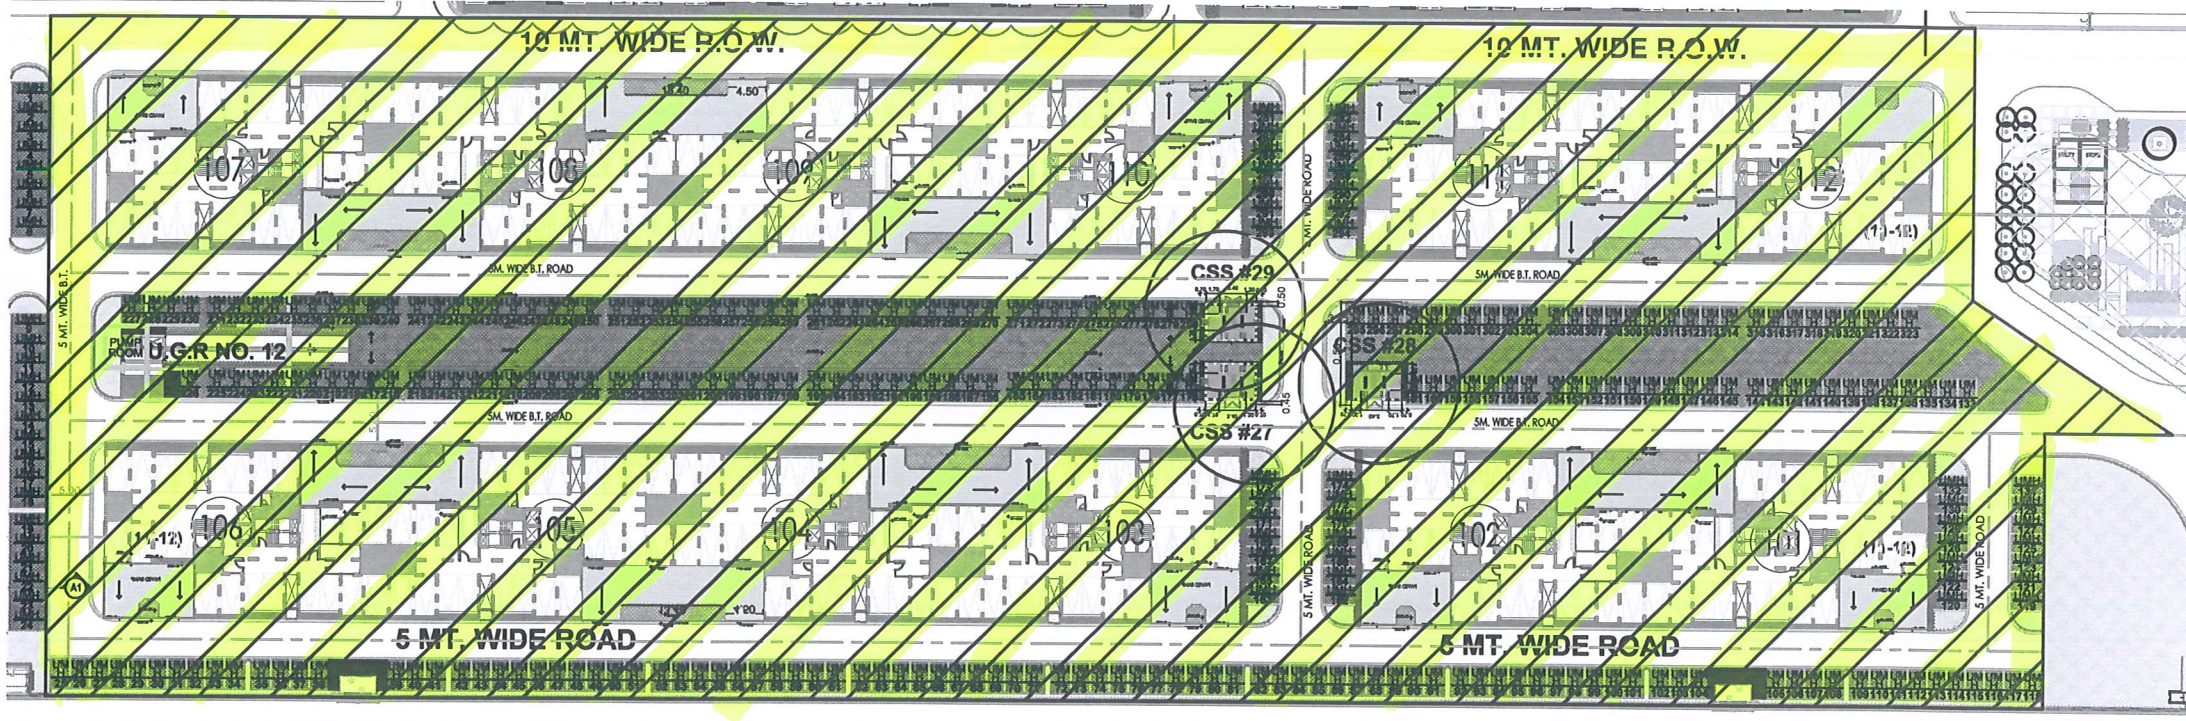

**Shukhobrishti Spruha Phase 9**

Co-ordinates:

- 22.571114; 88.510924
- 22.572450; 88.508866

For Bengal Shapoorji Housing Dev. Pvt. Ltd.

*Indant*  
Authorised Signatory